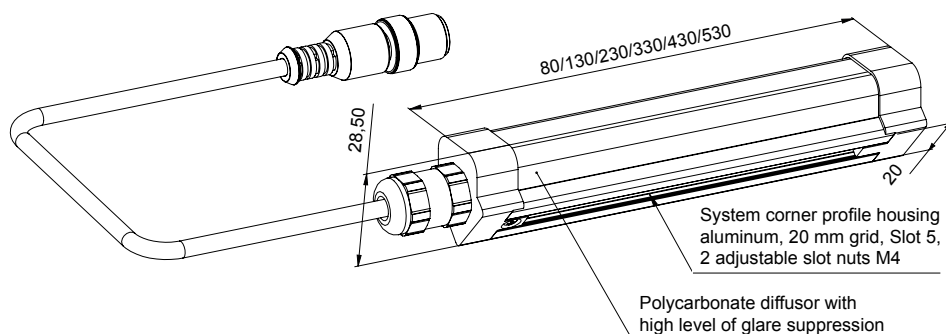

Signal lights
Series SL-x-TRIO Corner

Signal lights Series SL-x-TRIO Corner

The signal light series **SL-x-TRIO Corner** is designed for being installed in the corner of machines. Thanks to the system profile housing in the 20 mm grid and slot 5 it is very easy to generate a space-saving mounting in corners.

The **polycarbonate** front optic is **shock-resistant**. Due to the high degree of diffusion it has a high level of glare suppression and a homogenous light-emitting surface.

The signal lights of the series SL-x-Trio Corner are available either with 5 m PVC/PVC cable with open end or with a M12 connector (*M12 types). These signal lights are available in 5 different sizes and perfectly suited for a **space-saving mounting in corners**.

Type	Part no.	Power consumption Color Red / Green / Yellow / Blue (mA)	Dimensions L x W x H (mm)	GTIN/EAN
Version with M12 connector 				
SL-05-TRIO Corner M12	11338	20/40/20/20	80 x 28.5 x 28.5	4262388142796
SL-1-TRIO Corner M12	11190	40/80/40/40	130 x 28.5 x 28.5	4262388142673
SL-2-TRIO Corner M12	11192	80/160/80/80	230 x 28.5 x 28.5	4262388142697
SL-3-TRIO Corner M12	11194	120/240/120/120	330 x 28.5 x 28.5	4262388142710
SL-4-TRIO Corner M12	11196	160/320/160/160	430 x 28.5 x 28.5	4262388142734
SL-5-TRIO Corner M12	11198	200/400/200/200	530 x 28.5 x 28.5	4262388142758
Version with 5 m PVC/PVC cable 				
SL-05-TRIO Corner LC	11337	20/40/20/20	80 x 28.5 x 28.5	4262388142789
SL-1-TRIO Corner LC	11189	40/80/40/40	130 x 28.5 x 28.5	4262388142666
SL-2-TRIO Corner LC	11191	80/160/80/80	230 x 28.5 x 28.5	4262388142680
SL-3-TRIO Corner LC	11193	120/240/120/120	330 x 28.5 x 28.5	4262388142703
SL-4-TRIO Corner LC	11195	160/320/160/160	430 x 28.5 x 28.5	4262388142727
SL-5-TRIO Corner LC	11197	200/400/200/200	530 x 28.5 x 28.5	4262388142741